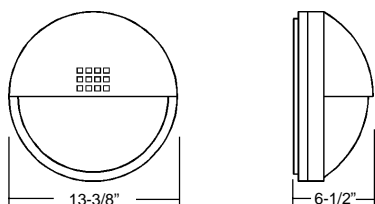

## DIMENSIONS

Round-Visor

Oval - Visor

Round - Grille

Oval - Grille

**NORTH STAR LIGHTING INC.**

2150 PARKES DRIVE ♦ P.O. BOX 6038 ♦ BROADVIEW, ILLINOIS ♦ 60155-6038 ♦ 708-681-4330 ♦ FAX 708-681-4006

Web Site: [www.nslights.com](http://www.nslights.com)