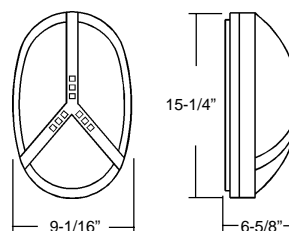

## DIMENSIONS

Round-Visor

Oval - Visor

Round - Grille

Oval - Grille

**NORTH STAR LIGHTING INC.**

2150 PARKES DRIVE ♦ P.O. BOX 6038 ♦ BROADVIEW, ILLINOIS ♦ 60155-6038 ♦ 708-681-4330 ♦ FAX 708-681-4006

Web Site: [www.nslights.com](http://www.nslights.com)