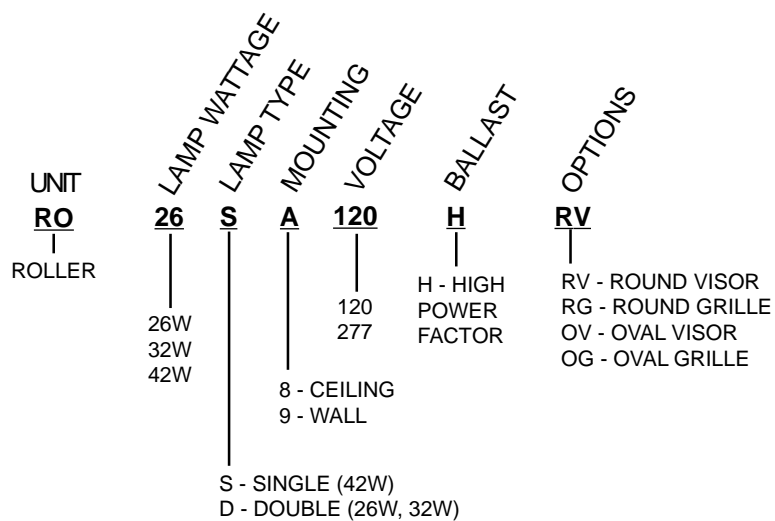

ROLLER

ORDERING EXAMPLE (Select desired item from each column)