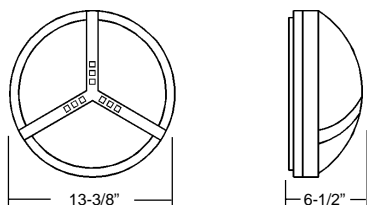

## DIMENSIONS

Round-Visor

Oval - Visor

Round - Grille

Oval - Grille

**NORTH STAR LIGHTING INC.**

2150 PARKES DRIVE ♦ P.O. BOX 6038 ♦ BROADVIEW, ILLINOIS ♦ 60155-6038 ♦ 708-681-4330 ♦ FAX 708-681-4006

Web Site: [www.nslights.com](http://www.nslights.com)