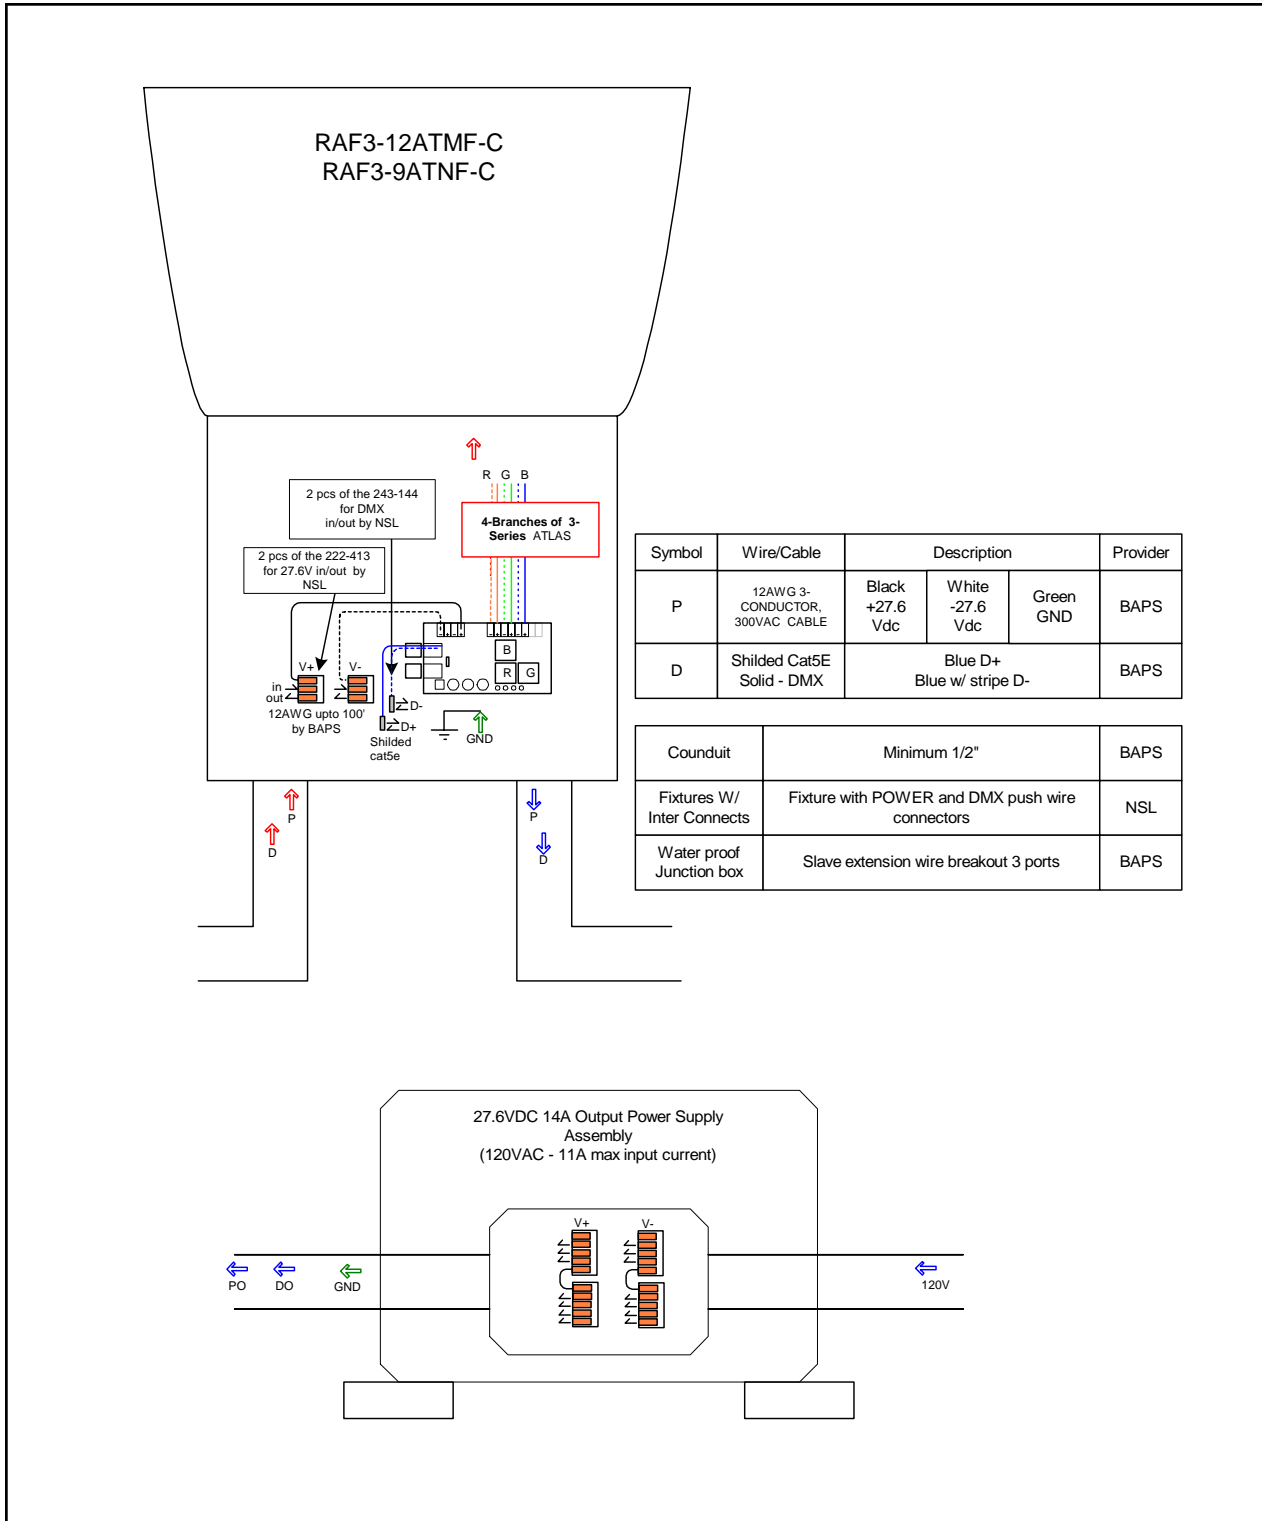

Electrical Components

LED ENGINE: Lamina ceramic 9-Atlas (60W) or 12-Atlas (85W) or 2-Titan (60W). Available in warm or natural day light color or RGB for color changing programmable with DMX-512 interface.

Mounting

The base can be mounted on horizontal (ground, pedestal, or post) or vertical (wall) surface. The power supply connection can be made inside the base housing. Also available with junction box mounting without base (LB) and remote ballast to drive up to 4- units.

Listings

ETL listed and certified for UL 1598 and CSA C22.2 NO. 250.0 standards. Suitable for indoor/outdoor wet or damp location use.

***** Consult factory for large network integration allowing master slave configuration for sharing drivers to multiple LED engines and DMX interface.**

ORDERING GUIDE

MODEL	NO OF LED	LED TYPE	BEAM SPREAD	RGB or White	OPTION
RAF3	9	AT	MF	C	
RAF3 - Basic Model	2 = Two Titan	TN = Titan	NF = Narrow Flood (Atlas only)	C = RGB Color Changing	Blank = NO option
RAF3M = Master with controller	9 = Nine, Atlas	AT = Atlas	MF = Medium Flood	W = White	V = Vertical Spread Lens
RAF3S = Slave, share controller	12 = Twelve, Atlas		WF = Wide Flood		H = Horizontal Spread Lens
					XF = Special Finish