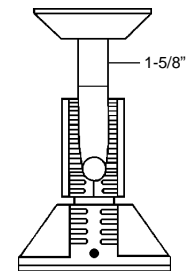

CEILING/
OUTLET BOX

NORTH STAR LIGHTING INC.

2150 PARKES DRIVE ♦ P.O. BOX 6038 ♦ BROADVIEW, ILLINOIS ♦ 60155-6038 ♦ 708-681-4330 ♦ FAX 708-681-4006

Web Site: www.nslights.com

THORN