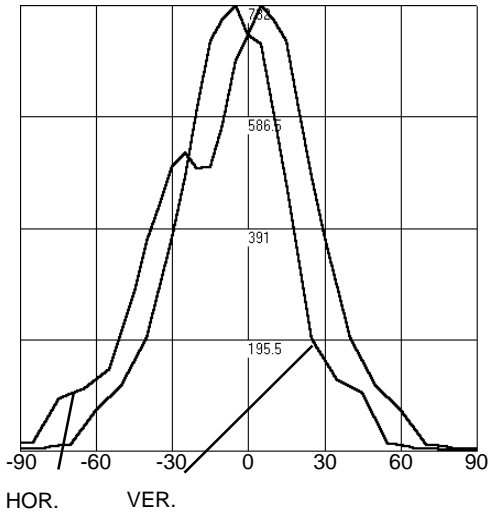

# PHOTOMETRICS

CANDELA TRACES

FIXTURE: OP-150H-A-MEDIUM  
LAMP: 150 Watt Metal Halide

IES TYPE	4H x 4V
MAX CANDELA	1420
HOR FIELD ANGLE (10%)	63.9 deg
VER FIELD ANGLE (10%)	69.0 deg
FIELD LUMENS	436
FIELD EFFICIENCY	43.6%
TOTAL LUMENS	566
TOTAL EFFICIENCY	56.6%

CANDELA & LUMEN VALUES ARE BASED ON 1,000 LAMP LUMENS. FOR OTHER LAMP LUMEN RATINGS, MULTIPLY CANDELA AND LUMEN VALUES BY THE NUMBER: LUMENS DIVIDED BY 1,000.

PER 1,000 LAMP LUMENS

ISOCANDELA CURVE / LUMEN DISTRIBUTION

CANDELA TRACES

FIXTURE: OP-150H-A-WIDE  
LAMP: 150 Watt Metal Halide

IES TYPE	6H x 6V
MAX CANDELA	782
HOR FIELD ANGLE (10%)	117.1 deg
VER FIELD ANGLE (10%)	124.6 deg
FIELD LUMENS	870
FIELD EFFICIENCY	37.0%
TOTAL LUMENS	912
TOTAL EFFICIENCY	91.2%