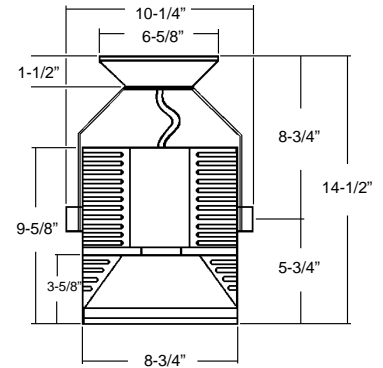

NORTH STAR LIGHTING INC.

2150 PARKES DRIVE ♦ P.O. BOX 6038 ♦ BROADVIEW, ILLINOIS ♦ 60155-6038 ♦ 708-681-4330 ♦ FAX 708-681-4006

Web Site: www.nslights.com

THORN