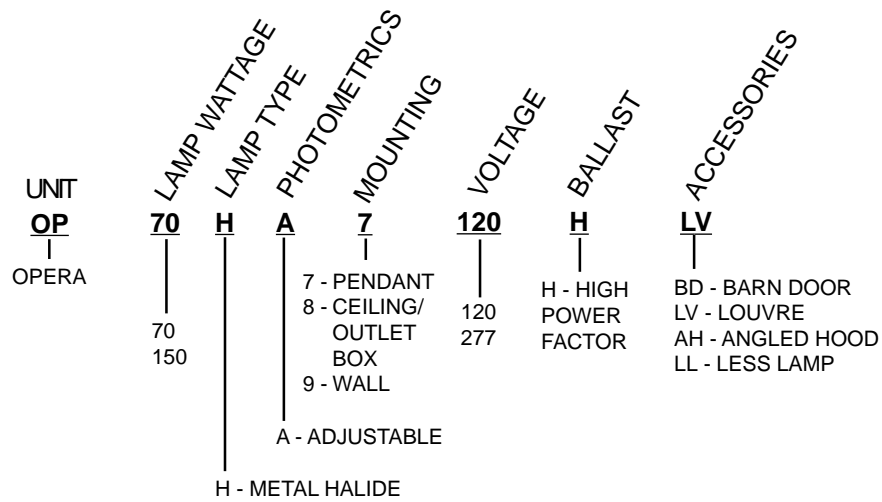

OPERA SERIES

ORDERING EXAMPLE (Select desired item from each column)