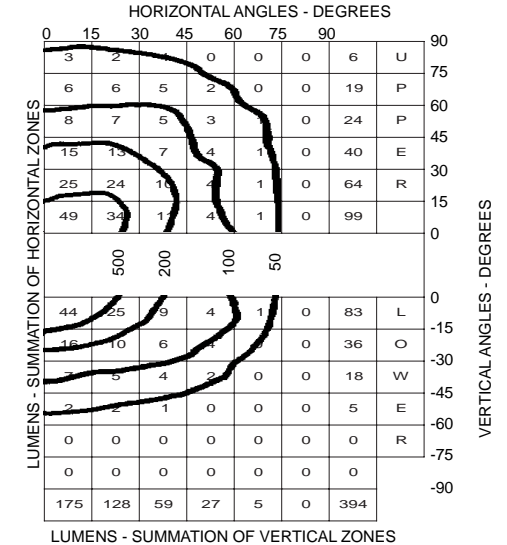

# PHOTOMETRICS

CANDELA TRACES

FIXTURE: OP-150H-A-MEDIUM  
LAMP: 150 Watt Metal Halide

IES TYPE	4H x 4V
MAX CANDELA	1420
HOR FIELD ANGLE (10%)	63.9 deg
VER FIELD ANGLE (10%)	69.0 deg
FIELD LUMENS	436
FIELD EFFICIENCY	43.6%
TOTAL LUMENS	566
TOTAL EFFICIENCY	56.6%

CANDELA & LUMEN VALUES ARE BASED ON 1,000 LAMP LUMENS. FOR OTHER LAMP LUMEN RATINGS, MULTIPLY CANDELA AND LUMEN VALUES BY THE NUMBER: LUMENS DIVIDED BY 1,000.

PER 1,000 LAMP LUMENS

ISOCANDELA CURVE / LUMEN DISTRIBUTION

CANDELA TRACES

FIXTURE: OP-150H-A-WIDE  
LAMP: 150 Watt Metal Halide

IES TYPE	6H x 6V
MAX CANDELA	782
HOR FIELD ANGLE (10%)	117.1 deg
VER FIELD ANGLE (10%)	124.6 deg
FIELD LUMENS	870
FIELD EFFICIENCY	37.0%
TOTAL LUMENS	912
TOTAL EFFICIENCY	91.2%