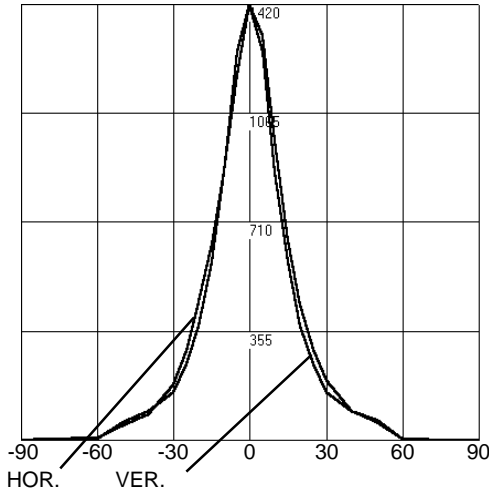

# PHOTOMETRICS

CANDELA TRACES

FIXTURE: OP-150H-A-MEDIUM  
LAMP: 150 Watt Metal Halide

IES TYPE	4H x 4V
MAX CANDELA	1420
HOR FIELD ANGLE (10%)	63.9 deg
VER FIELD ANGLE (10%)	69.0 deg
FIELD LUMENS	436
FIELD EFFICIENCY	43.6%
TOTAL LUMENS	566
TOTAL EFFICIENCY	56.6%