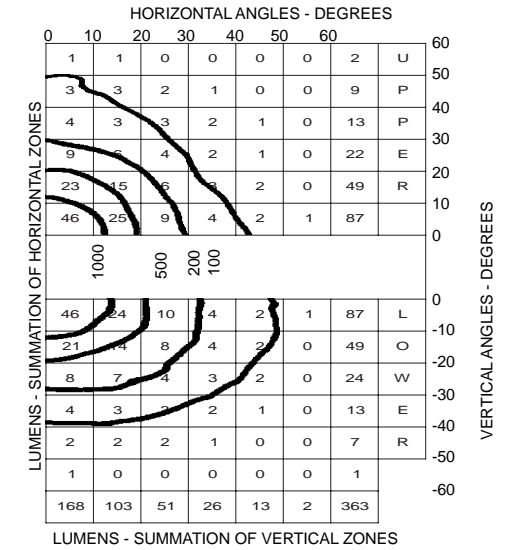

# PHOTOMETRICS

CANDELA TRACES

FIXTURE: OP-150H-A-MEDIUM  
LAMP: 150 Watt Metal Halide

IES TYPE	4H x 4V
MAX CANDELA	1420
HOR FIELD ANGLE (10%)	63.9 deg
VER FIELD ANGLE (10%)	69.0 deg
FIELD LUMENS	436
FIELD EFFICIENCY	43.6%
TOTAL LUMENS	566
TOTAL EFFICIENCY	56.6%

CANDELA & LUMEN VALUES ARE BASED ON 1,000 LAMP LUMENS. FOR OTHER LAMP LUMEN RATINGS, MULTIPLY CANDELA AND LUMEN VALUES BY THE NUMBER: LUMENS DIVIDED BY 1,000.

PER 1,000 LAMP LUMENS

ISOCANDELA CURVE / LUMEN DISTRIBUTION

CANDELA TRACES

FIXTURE: OP-150H-A-WIDE  
LAMP: 150 Watt Metal Halide

IES TYPE	6H x 6V
MAX CANDELA	782
HOR FIELD ANGLE (10%)	117.1 deg
VER FIELD ANGLE (10%)	124.6 deg
FIELD LUMENS	870
FIELD EFFICIENCY	37.0%
TOTAL LUMENS	912
TOTAL EFFICIENCY	91.2%