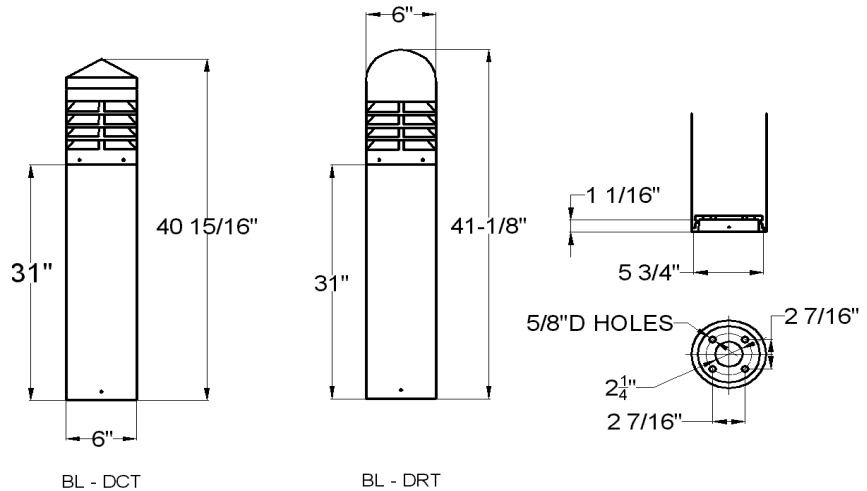

# Bollards: Concord - 6" Round

### SPECIFICATIONS

- Cast housing made from non-corrosion aluminum with copper content less than 0.5%.
- Post base constructed from extruded aluminum tubing.
- Concealed glass lens diffuser.
- All external fasteners are made of stainless steel.
- Modular removable ballast assembly.
- Lamp included.
- Weatherproof and durable silicone gaskets.
- UV stabilized, textured black polyester powder coat finish.
- IP55 rated conforms to IEC Class-I rating.
- UL 1598 listed for wet location indoor/outdoor use.