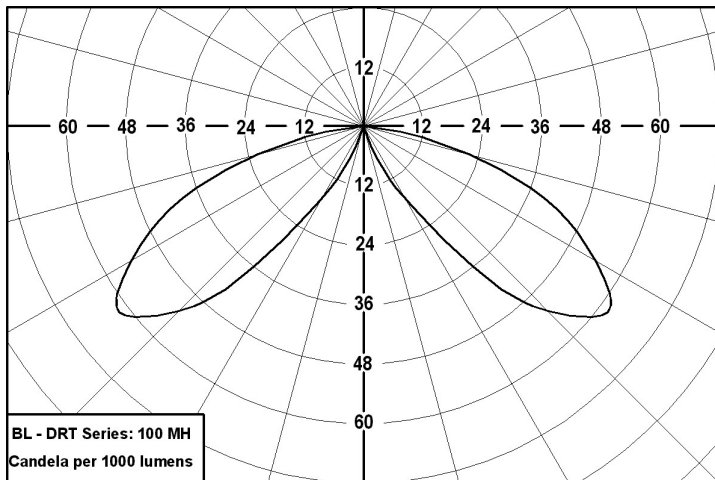

LAMP MULTIPLIER			
LAMP TYPE	WATTS	INI. LUMENS	MULTIPLIER
MH	100	9000	9.000
MH	70	5500	5.500
MH	50	3900	3.900
MH	32	2400	2.400
HPS	100	9500	9.500
HPS	70	6400	6.400
HPS	50	4000	4.000
HPS	35	2250	2.250
PLT	26	1800	1.800
PLT	32	2200	2.200
PLT	42	3200	3.200

North Star Lighting Inc.