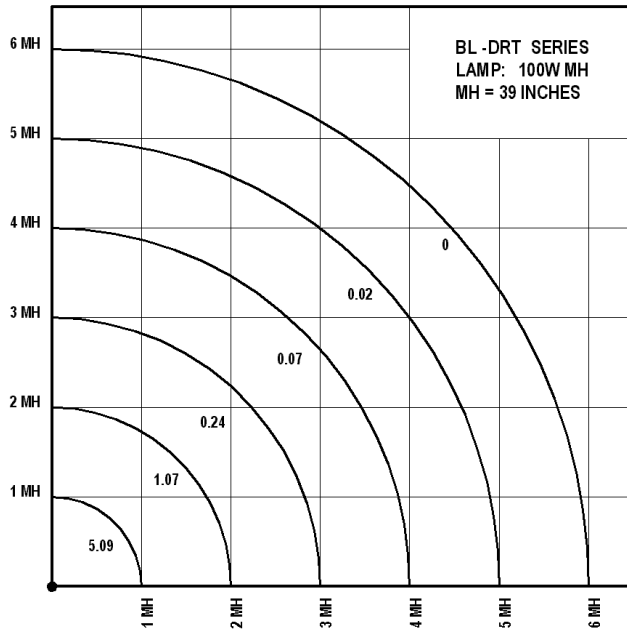

PHOTOMETRIC DATA

LAMP MULTIPLIER			
LAMP TYPE	WATTS	INI. LUMENS	MULTIPLIER
MH	100	9000	1.000
MH	70	5500	0.611
MH	50	3900	0.433
MH	32	2400	0.267
HPS	100	9500	1.056
HPS	70	6400	0.711
HPS	50	4000	0.444
HPS	35	2250	0.250
PLT	26	1800	0.200
PLT	32	2200	0.244
PLT	42	3200	0.356