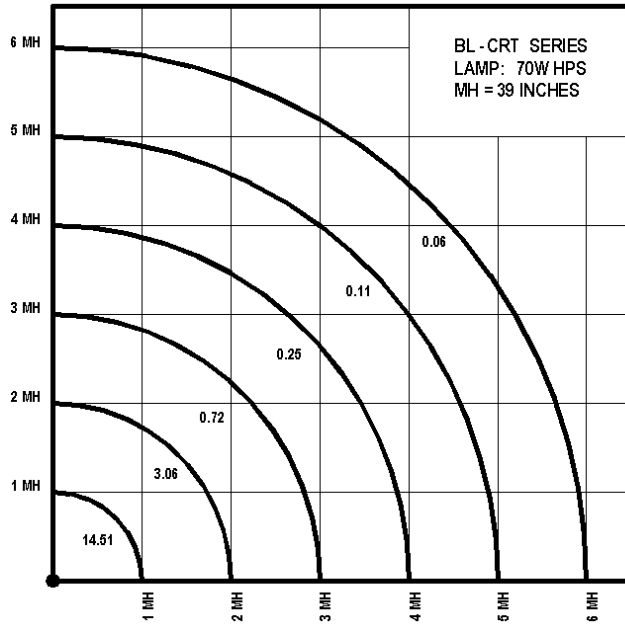

PHOTOMETRIC DATA

LAMP MULTIPLIER			
LAMP TYPE	WATTS	INI. LUMENS	MULTIPLIER
MH	100	9000	1.406
MH	70	5500	0.859
MH	50	3900	0.609
MH	32	2400	0.375
HPS	100	9500	1.484
HPS	70	6400	1.000
HPS	50	4000	0.625
HPS	35	2250	0.352
PLT	26	1800	0.281
PLT	32	2200	0.344
PLT	42	3200	0.500