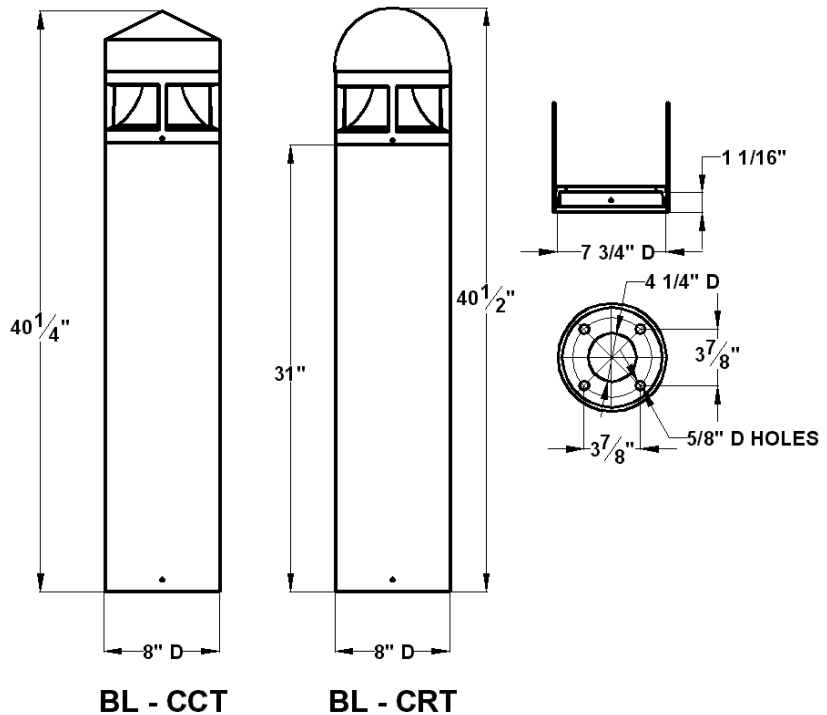

# Bollards: Columbus - 8" Round

### SPECIFICATIONS

- Cast housing made from anti-corrosion aluminum with copper content less than 0.5%.
- Post base constructed from extruded aluminum tubing.
- Concealed glass lens diffuser.
- All external fasteners are made of stainless steel.
- Modular removable ballast assembly.
- Lamp included.
- Weatherproof and durable silicone gaskets.
- UV stabilized, textured black polyester powder coat finish.
- IP55 rated conforms to IEC Class-I rating.
- UL 1598 listed for wet location indoor/outdoor use.

### ORDERING GUIDE

MODEL NUMBER				LIGHT SOURCE OPTIONS				OPTIONS / ACCESSORIES			
PRODUCT FAMILY	SEPARATOR	BOLLARD STYLE	OPTICS	SEPARATOR	LAMP WATTAGE	LAMP TYPE / LAMP BASE	VOLTAGE	BALLAST TYPE	SEPARATOR	OPTION-1	SEPARATOR
Basic Model	-			-					-		-
BL = BOLLARD		CRT = 8" Columbus Round Top	1 = Opal glass Jar		50 = 50W	MME = MH-MEDIUM BASE	120 = 120V	C = CWA		SIF = SINGLE IN-LINE FUSE	
		CCT = 8" Columbus Cone Top	2 = Glass Refractor bowl		70 = 70W/75W	HME = HPS MEDIUM BASE	208 = 208V	HX = High Reactance		DIF = DOUBLE IN-LINE FUSE	
					100 = 100W	PS = PULSE START MH	240 = 240V			FINISHES:	
					26 = 26W PLT	CF = COMPACT TRIPLE TUBE	277 = 277V			GR = GRAY BZ = BRONZE	
					32 = 32W PLT		MT = MULTI VOLTAGE			WT = WHITE BK = BLACK	
					42 = 42W PLT						