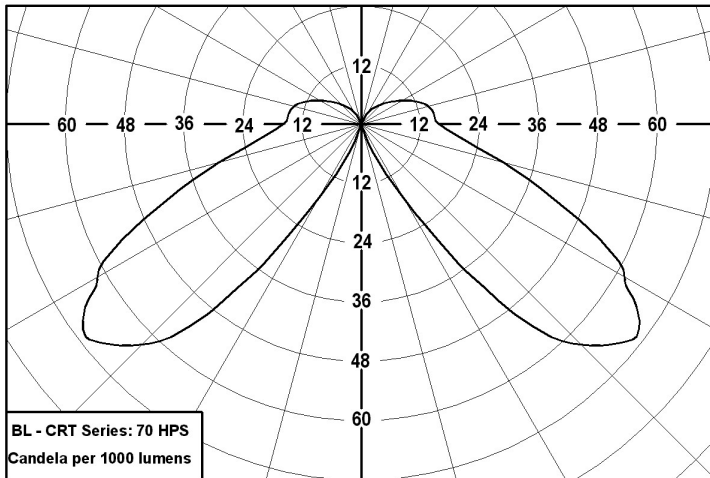

LAMP MULTIPLIER			
LAMP TYPE	WATTS	INI. LUMENS	MULTIPLIER
MH	100	9000	9.000
MH	70	5500	5.500
MH	50	3900	3.900
MH	32	2400	2.400
HPS	100	9500	9.500
HPS	70	6400	6.400
HPS	50	4000	4.000
HPS	35	2250	2.250
PLT	26	1800	1.800
PLT	32	2200	2.200
PLT	42	3200	3.200

North Star Lighting Inc.