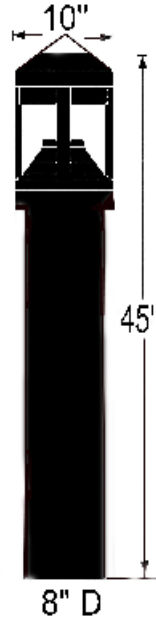

# Bollards: Promenade - 8" Round

BL-PRO SERIES

## SPECIFICATIONS

- Decorative round die-cast housing made from corrosive resistant aluminum.
- Post base is constructed from extruded aluminum tubing.
- Concealed—low glare lens diffuser (acrylic) with low glare up-light cone (polycarbonate).
- All external fasteners are made of stainless steel.
- Weatherproof and durable silicone gaskets.
- Lamp included with the fixture.
- UV stabilized, textured charcoal gray polyester powder coat finish.
- IP54 rated conforms to IEC rating with 3 joules shock resistant.
- UL 1598 listed for wet location indoor/outdoor use.

## ORDERING GUIDE

MODEL NUMBER			LIGHT SOURCE OPTIONS				OPTIONS / ACCESSORIES	
PRODUCT FAMILY	BOLLARD STYLE	OPTICS	LAMP WATTAGE	LAMP TYPE/BASE	VOLTAGE	BALLAST TYPE	OPTION-1	OPTION - 2
Basic Model								
BL	- PRO							
BL = BOLLARD	PRO = Promenade 10" Round	1 = Diffuse White Top uplite 2R = with Red uplite 2B = with Blue uplite 2C = with Green uplite 2Y = with Yellow uplite 2X = with Custom color uplite	50 = 50W 70 = 70W/75W 26 = 26W PLT 32 = 32W PLT 42 = 42W PLT	MME = MH-MEDIUM BASE HME = HPS MEDIUM BASE PS = PULSE START MH CF = COMPACT TRIPLE TUBE	120 = 120V 208 = 208V 240 = 240V 277 = 277V MT = MULTI VOLTAGE	C = CWA HX = High Reactance	SIF = SINGLE IN-LINE FUSE DIF = DOUBLE IN-LINE FUSE FINISHES: GR = GRAY BZ = BRONZE WT = WHITE CH = CHARCOAL GRAY (STD)	