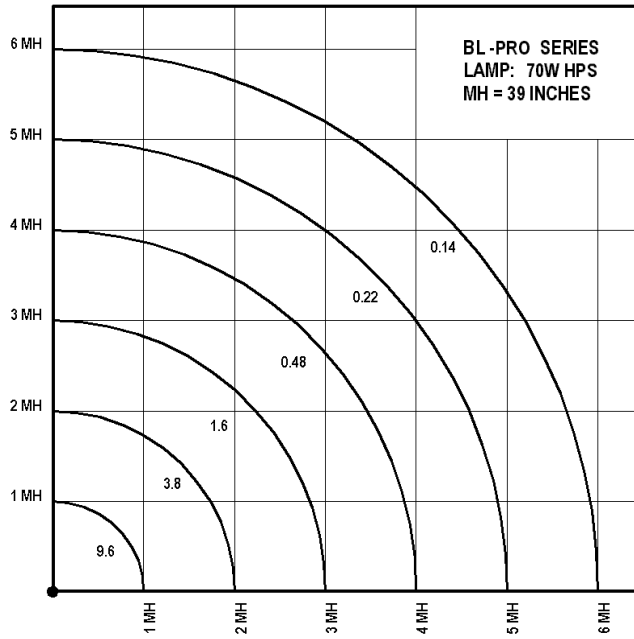

PHOTOMETRIC DATA

LAMP MULTIPLIER			
LAMP TYPE	WATTS	IN. LUMENS	MULTIPLIER
MH	70	5500	0.859
MH	50	3900	0.609
MH	32	2400	0.375
HPS	70	6400	1.000
HPS	50	4000	0.625
HPS	35	2250	0.352
PLT	26	1800	0.281
PLT	32	2200	0.344
PLT	42	3200	0.500