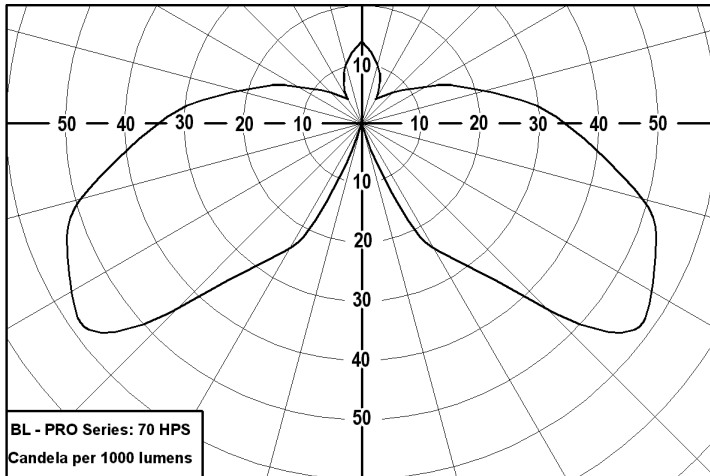

LAMP MULTIPLIER			
LAMP TYPE	WATTS	IN. LUMENS	MULTIPLIER
MH	70	5500	5.500
MH	50	3900	3.900
MH	32	2400	2.400
HPS	70	6400	6.400
HPS	50	4000	4.000
HPS	35	2250	2.250
PLT	26	1800	1.800
PLT	32	2200	2.200
PLT	42	3200	3.200

Thorn/North Star Lighting Inc