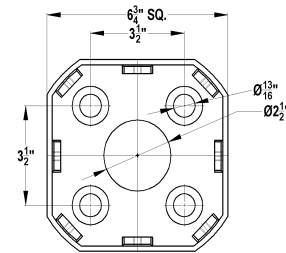

## SPECIFICATIONS

- Decorative round die-cast housing made from corrosive resistant aluminum.
- Post base is constructed from extruded aluminum tubing.
- Concealed—low glare lens diffuser (acrylic) with low glare up-light cone (polycarbonate).
- All external fasteners are made of stainless steel.
- Weatherproof and durable silicone gaskets.
- Lamp included with the fixture.
- UV stabilized, textured charcoal gray polyester powder coat finish.
- IP54 rated conforms to IEC rating with 3 joules shock resistant.
- UL 1598 listed for wet location indoor/outdoor use.