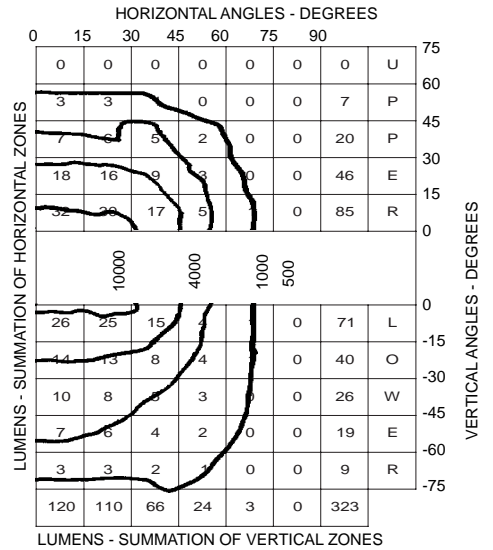

# PHOTOMETRICS

CANDELA TRACES

FIXTURE: AF15-150-1-LS  
LAMP: 150 Watt High Pressure Sodium (SON-TD)

IES TYPE	6H x 6V
MAX CANDELA	545
HOR FIELD ANGLE (50%)	80.0 deg
VER FIELD ANGLE (50%)	35.0 deg
HOR FIELD ANGLE (10%)	122.0 deg
VER FIELD ANGLE (10%)	117.0 deg
FIELD LUMENS	630
FIELD EFFICIENCY	63.0%

CANDELA & LUMEN VALUES ARE BASED ON 1,000 LAMP LUMENS. FOR OTHER LAMP LUMEN RATINGS, MULTIPLY CANDELA AND LUMEN VALUES BY THE NUMBER: LUMENS DIVIDED BY 1,000.

PER 1,000 LAMP LUMENS

ISOCANDELA CURVE / LUMEN DISTRIBUTION