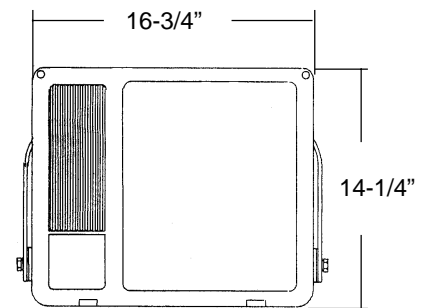

AREAFLOOD 15

A comprehensive range of floodlights with a choice of lamp types, wattages and accessories.

- Choice of black, white, gray or bronze finish.
- 70W to 150W high pressure sodium or 70W to 175W metal halide lamps.
- Accessories include anti-glare baffle, barn door, spill shield, louvre, and wire guard. Color filters also available in red, blue, green and yellow.
- Die cast aluminum body with vandal-resistant enclosure.
- Streamlined yoke with easy aiming device and stainless steel hardware.

Lamps

Standard Medium Base High Pressure Sodium (LS)
Metal Halide (MH)

Materials/Finish

Housing: Marine grade - copper free, die cast aluminum body finished in black, white, gray or bronze.

Hardware: Stainless steel

Lens: Tempered glass in an aluminum frame.

Installation/Mounting

Cable entry by combined gland/cord grip furnished with #16 AWG 3' cord.

Standard

ETL Listed - Wet Location.

Specification

To specify state:

Enclosed floodlight for high pressure sodium and metal halide medium base lamps. Marine grade copper free die cast aluminum housing with molded polycarbonate door assembly. As North Star Areaflood 15.

NORTH STAR LIGHTING INC.

2150 PARKES DRIVE ♦ P.O. BOX 6038 ♦ BROADVIEW, ILLINOIS ♦ 60155-6038 ♦ 708-681-4330 ♦ FAX 708-681-4006

Web Site: www.nslights.com

THORN