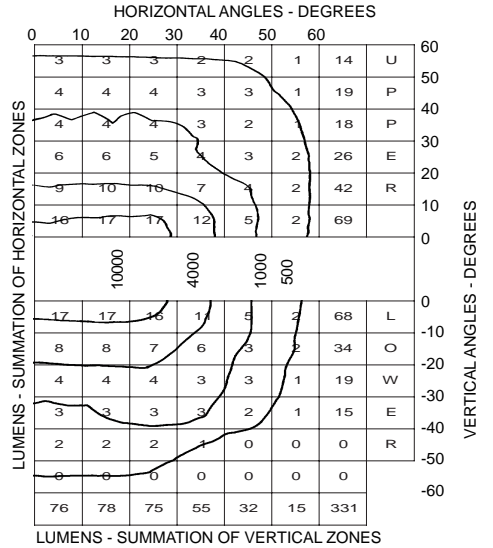

CANDELA & LUMEN VALUES ARE BASED ON 1,000 LAMP LUMENS. FOR OTHER LAMP LUMEN RATINGS, MULTIPLY CANDELA AND LUMEN VALUES BY THE NUMBER: LUMENS DIVIDED BY 1,000.

PER 1,000 LAMP LUMENS

ISOCANDELA CURVE / LUMEN DISTRIBUTION

CANDELA TRACES

FIXTURE: AF15-175-1-H  
LAMP: 175 Watt Metal Halide

IES TYPE	6H x 6V
MAX CANDELA	721
HOR FIELD ANGLE (50%)	78.1 deg
VER FIELD ANGLE (50%)	25.4 deg
HOR FIELD ANGLE (10%)	120.2 deg
VER FIELD ANGLE (10%)	119.6 deg
FIELD LUMENS	550
FIELD EFFICIENCY	55.0%