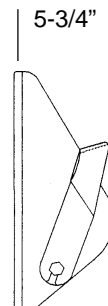

AREAFLOOD 15

A comprehensive range of floodlights with a choice of lamp types, wattages and accessories.

- Choice of black, white, gray or bronze finish.
- 70W to 150W high pressure sodium or 70W to 175W metal halide lamps.
- Accessories include anti-glare baffle, barn door, spill shield, louvre, and wire guard. Color filters also available in red, blue, green and yellow.
- Die cast aluminum body with vandal-resistant enclosure.
- Streamlined yoke with easy aiming device and stainless steel hardware.

Lamps

Standard Medium Base High Pressure Sodium (LS)
Metal Halide (MH)

Materials/Finish

Housing: Marine grade - copper free, die cast aluminum body finished in black, white, gray or bronze.

Hardware: Stainless steel

Lens: Tempered glass in an aluminum frame.

Installation/Mounting

Cable entry by combined gland/cord grip furnished with #16 AWG 3' cord.

Standard

ETL Listed - Wet Location.

Specification

To specify state:

Enclosed floodlight for high pressure sodium and metal halide medium base lamps. Marine grade copper free die cast aluminum housing with molded polycarbonate door assembly. As North Star Areaflood 15.

NORTH STAR LIGHTING INC.

2150 PARKES DRIVE ♦ P.O. BOX 6038 ♦ BROADVIEW, ILLINOIS ♦ 60155-6038 ♦ 708-681-4330 ♦ FAX 708-681-4006

Web Site: www.nslights.com

THORN