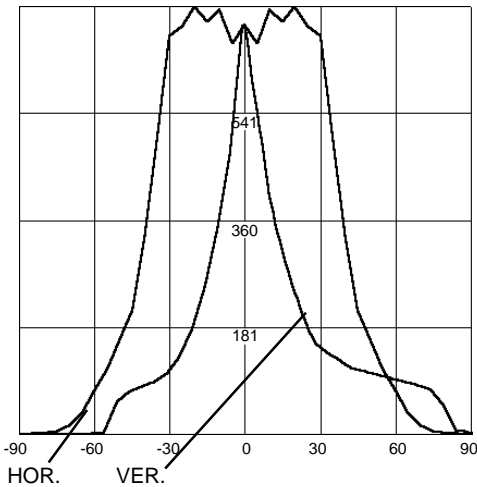

CANDELA TRACES

FIXTURE: AF15-175-1-H
LAMP: 175 Watt Metal Halide

IES TYPE	6H x 6V
MAX CANDELA	721
HOR FIELD ANGLE (50%)	78.1 deg
VER FIELD ANGLE (50%)	25.4 deg
HOR FIELD ANGLE (10%)	120.2 deg
VER FIELD ANGLE (10%)	119.6 deg
FIELD LUMENS	550
FIELD EFFICIENCY	55.0%

CANDELA & LUMEN VALUES ARE BASED ON 1,000 LAMP LUMENS. FOR OTHER LAMP LUMEN RATINGS, MULTIPLY CANDELA AND LUMEN VALUES BY THE NUMBER: LUMENS DIVIDED BY 1,000.

PER 1,000 LAMP LUMENS