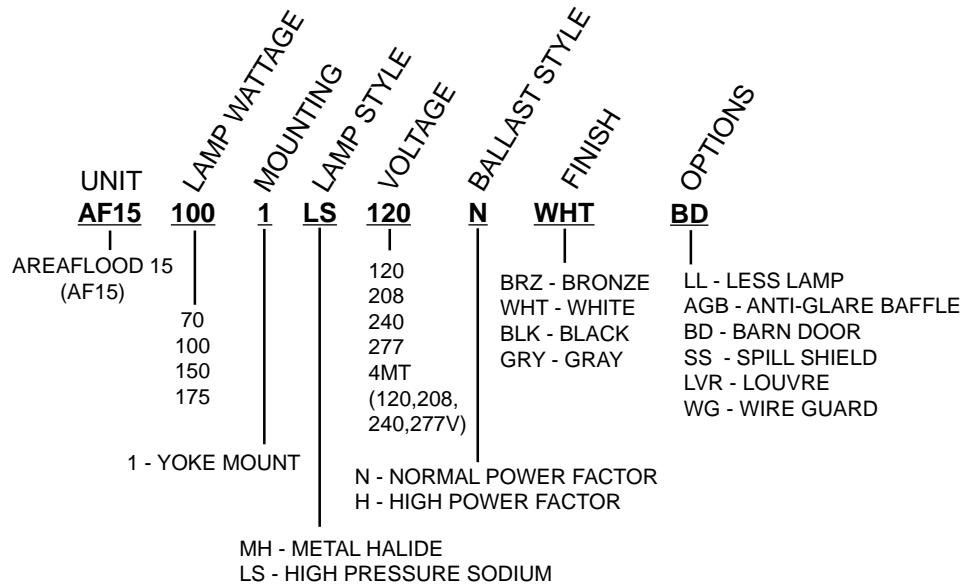

## Specification

To specify state:

Enclosed floodlight for high pressure sodium and metal halide medium base lamps. Marine grade copper free die cast aluminum housing with molded polycarbonate door assembly. As North Star Areaflood 15.

# AREAFLOOD 15

**ORDERING EXAMPLE (Select desired item from each column)**